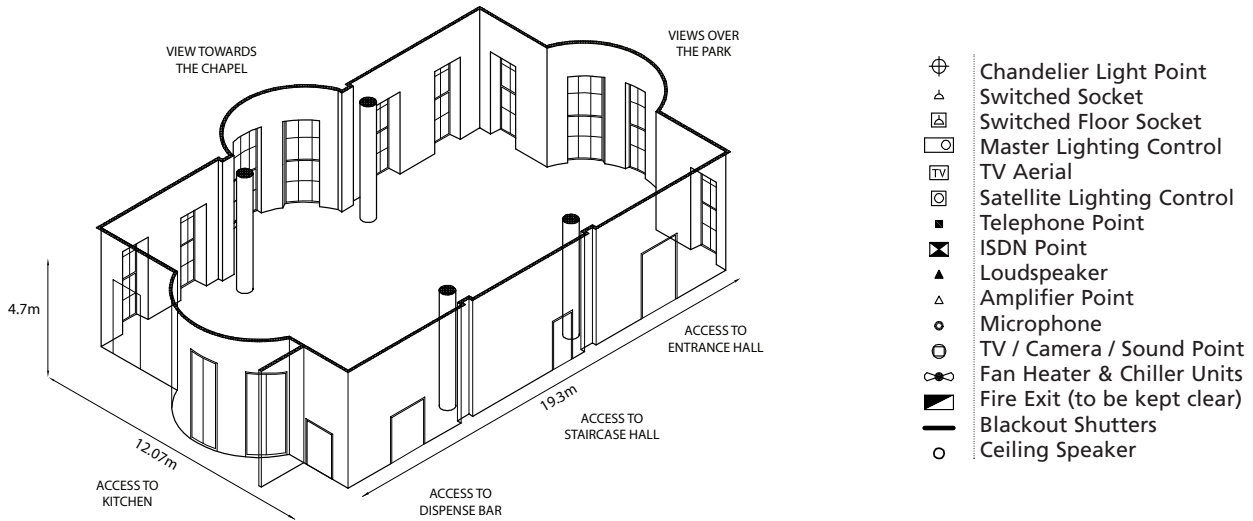

Radcliffe Room

CONFERENCE AND BANQUETING FACILITIES

Capacities

Measurements	Length	Width	Ceiling Height	Theatre Style	Classroom Style	Banqueting Style	Dinner Dance	Reception
Radcliffe Room	20.7m (68')	12.8m (42')	4.8m (16')	350	150	240	200	400