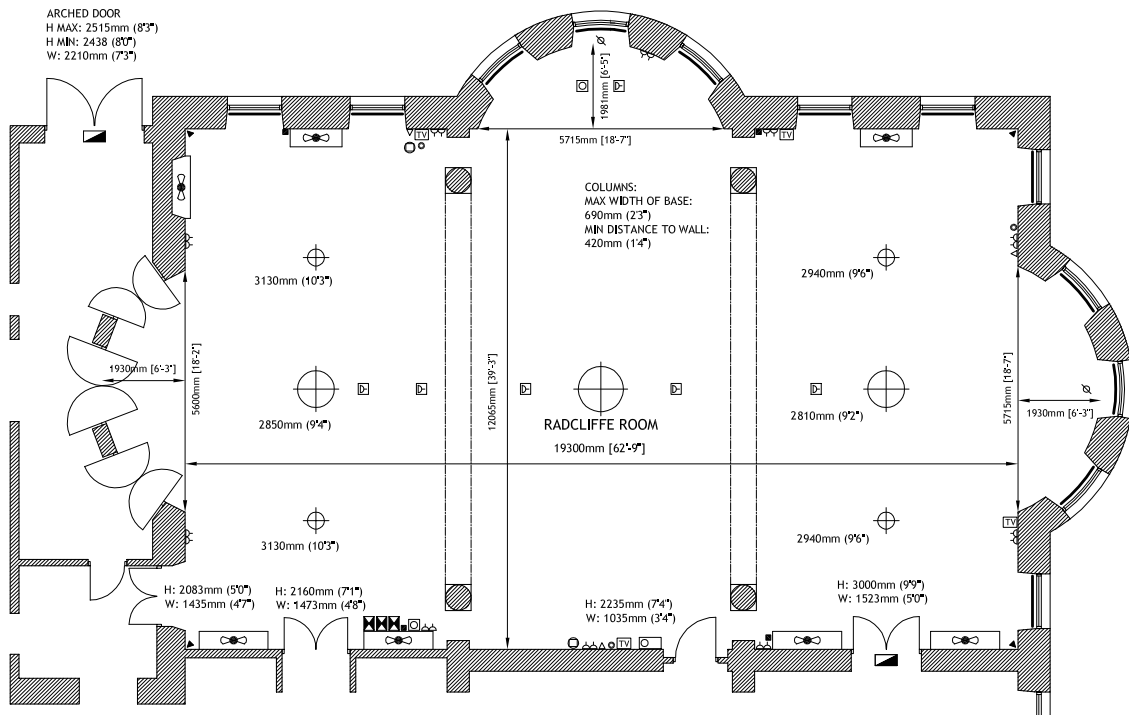

Radcliffe Room

CONFERENCE AND BANQUETING FACILITIES

Capacities

Measurements	Length	Width	Ceiling Height	Theatre Style	Classroom Style	Banqueting Style	Dinner Dance	Reception
Radcliffe Room	20.7m (68')	12.8m (42')	4.8m (16')	350	150	240	200	400