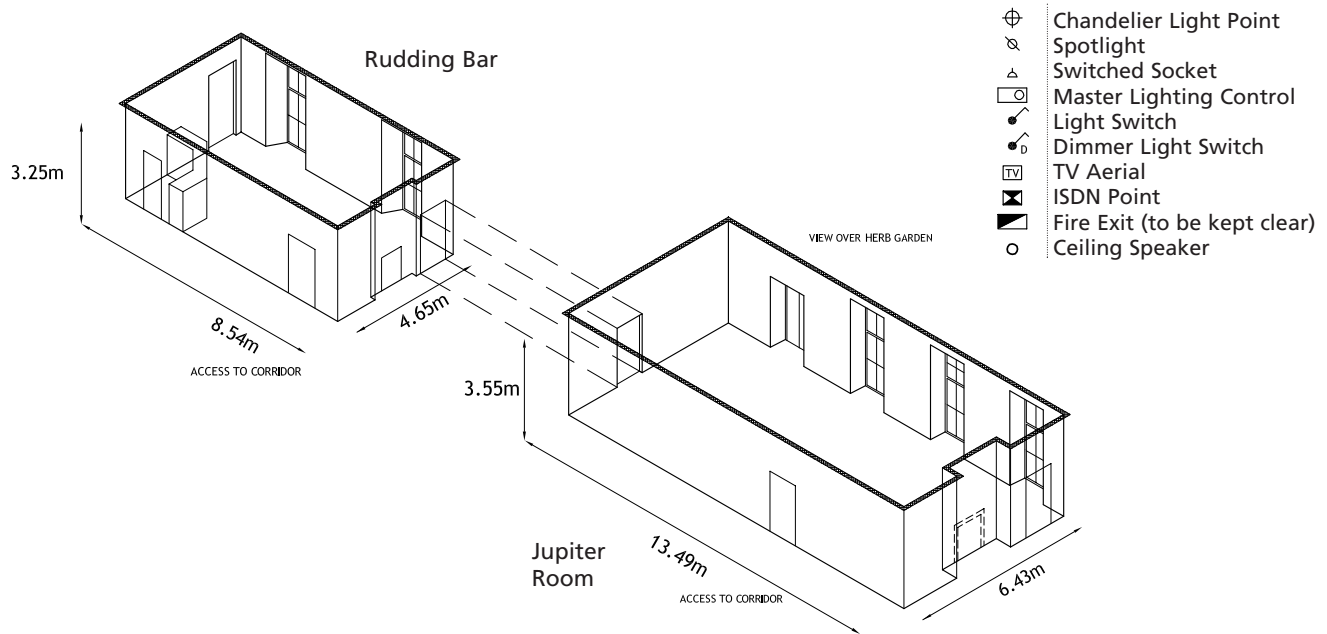

Jupiter Room

CONFERENCE AND BANQUETING FACILITIES

Capacities

Measurements	Length	Width	Ceiling Height	Theatre Style	Classroom Style	Banqueting Style	Dinner Dance	Reception
Jupiter Room	13.4m (44')	6.3m (21')	3.6m (12')	80	36	60	-	80
Rudding Bar	8.7m (29')	4.5m (14')	3.7m (12')	30	-	12	-	30