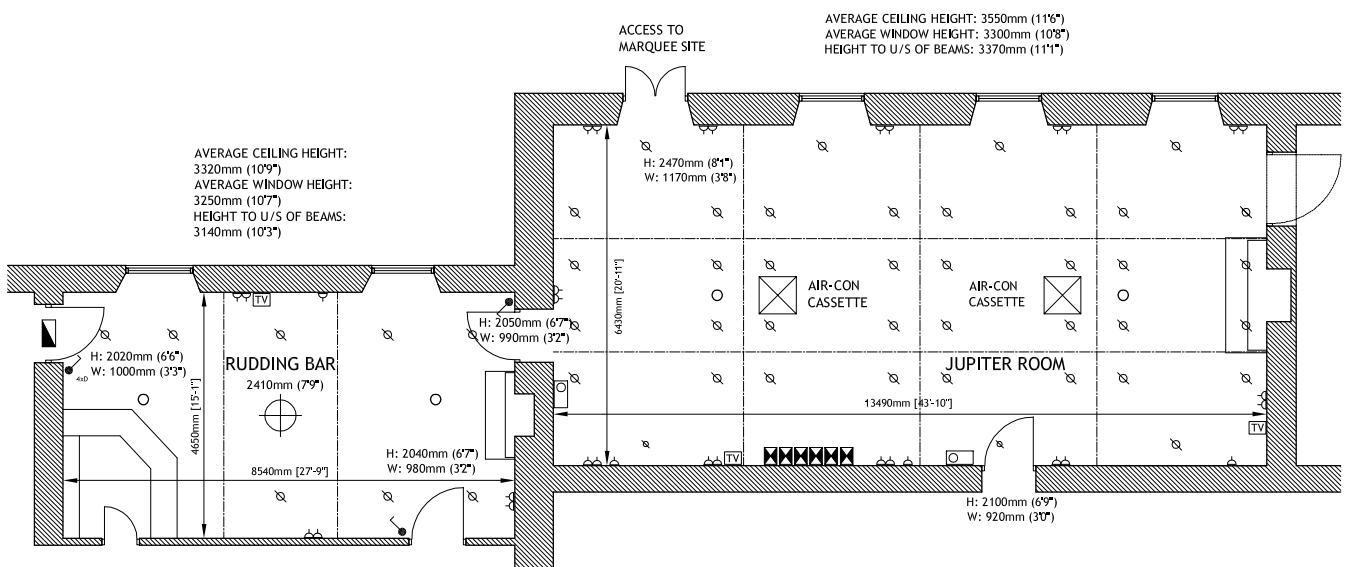

Jupiter Room

CONFERENCE AND BANQUETING FACILITIES

Capacities

Measurements	Length	Width	Ceiling Height	Theatre Style	Classroom Style	Banqueting Style	Dinner Dance	Reception
Jupiter Room	13.4m (44')	6.3m (21')	3.6m (12')	80	36	60	-	80
Rudding Bar	8.7m (29')	4.5m (14')	3.7m (12')	30	-	12	-	30