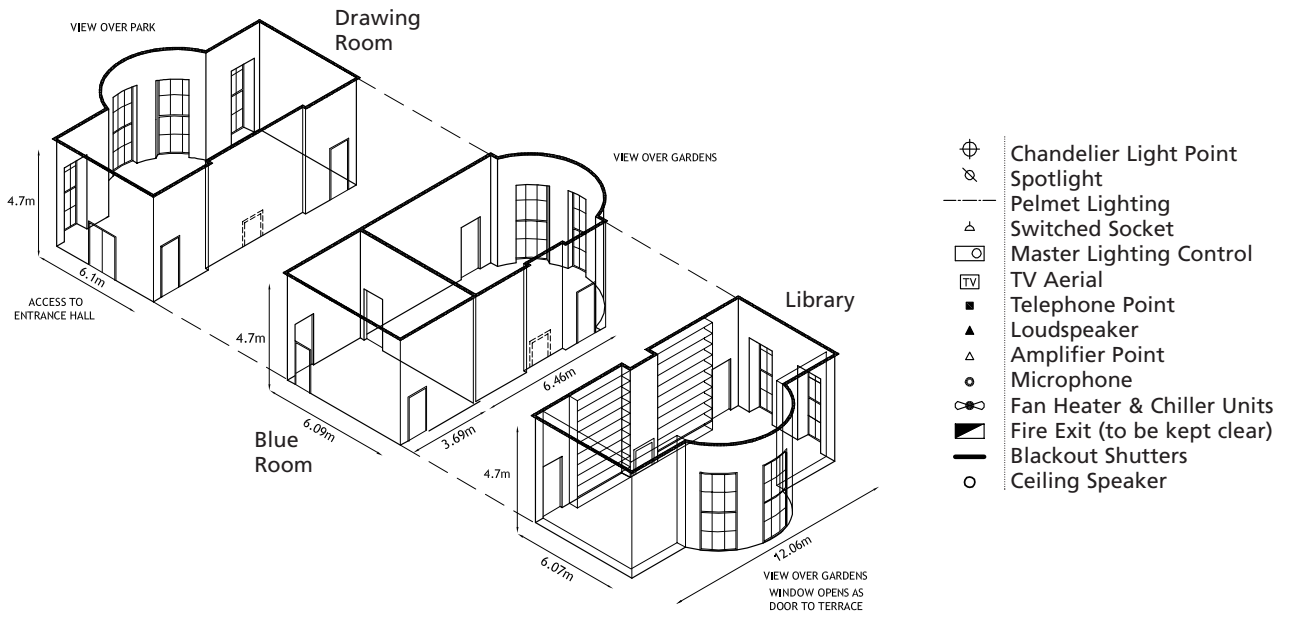

Library, Blue and Drawing Rooms

CONFERENCE AND BANQUETING FACILITIES

Capacities

Measurements	Length	Width	Ceiling Height	Theatre Style	Classroom Style	Banqueting Style	Dinner Dance	Reception
Drawing Room	12.1m (40')	7.6m (25')	4.8m (16')	100	40	72	50	120
Library	12.1m (40')	7.6m (25')	4.8m (16')	90	40	62	-	120
Blue Room	10.0m (33')	6.1m (20')	4.8m (16')	50	30	40	-	60