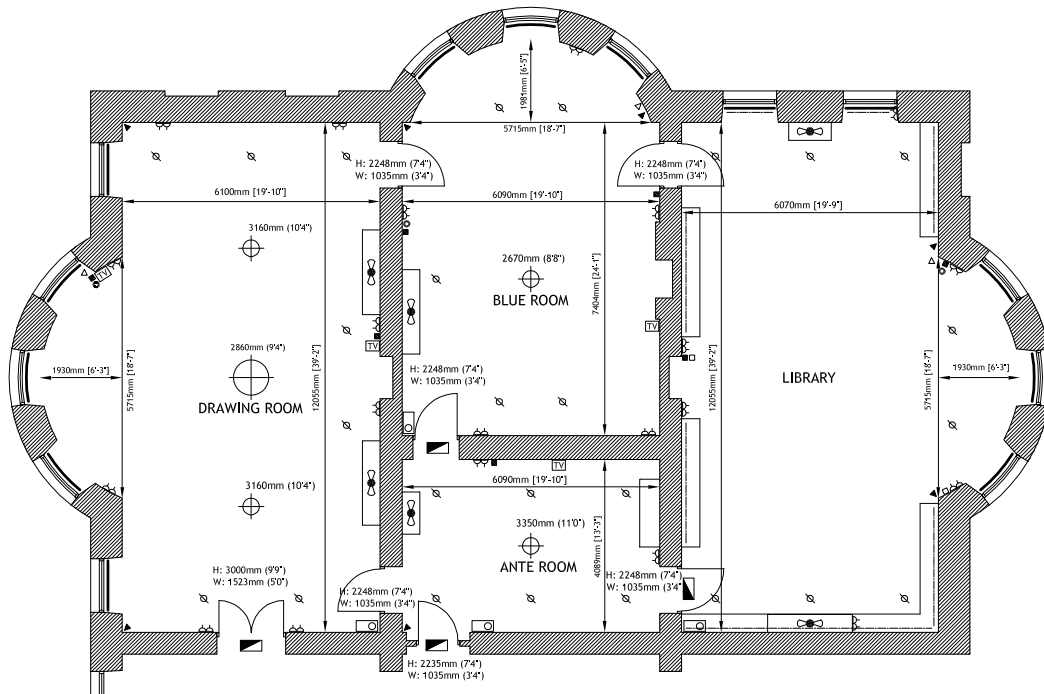

Library, Blue and Drawing Rooms

CONFERENCE AND BANQUETING FACILITIES

Capacities

Measurements	Length	Width	Ceiling Height	Theatre Style	Classroom Style	Banqueting Style	Dinner Dance	Reception
Drawing Room	12.1m (40')	7.6m (25')	4.8m (16')	100	40	72	50	120
Library	12.1m (40')	7.6m (25')	4.8m (16')	90	40	62	-	120
Blue Room	10.0m (33')	6.1m (20')	4.8m (16')	50	30	40	-	60