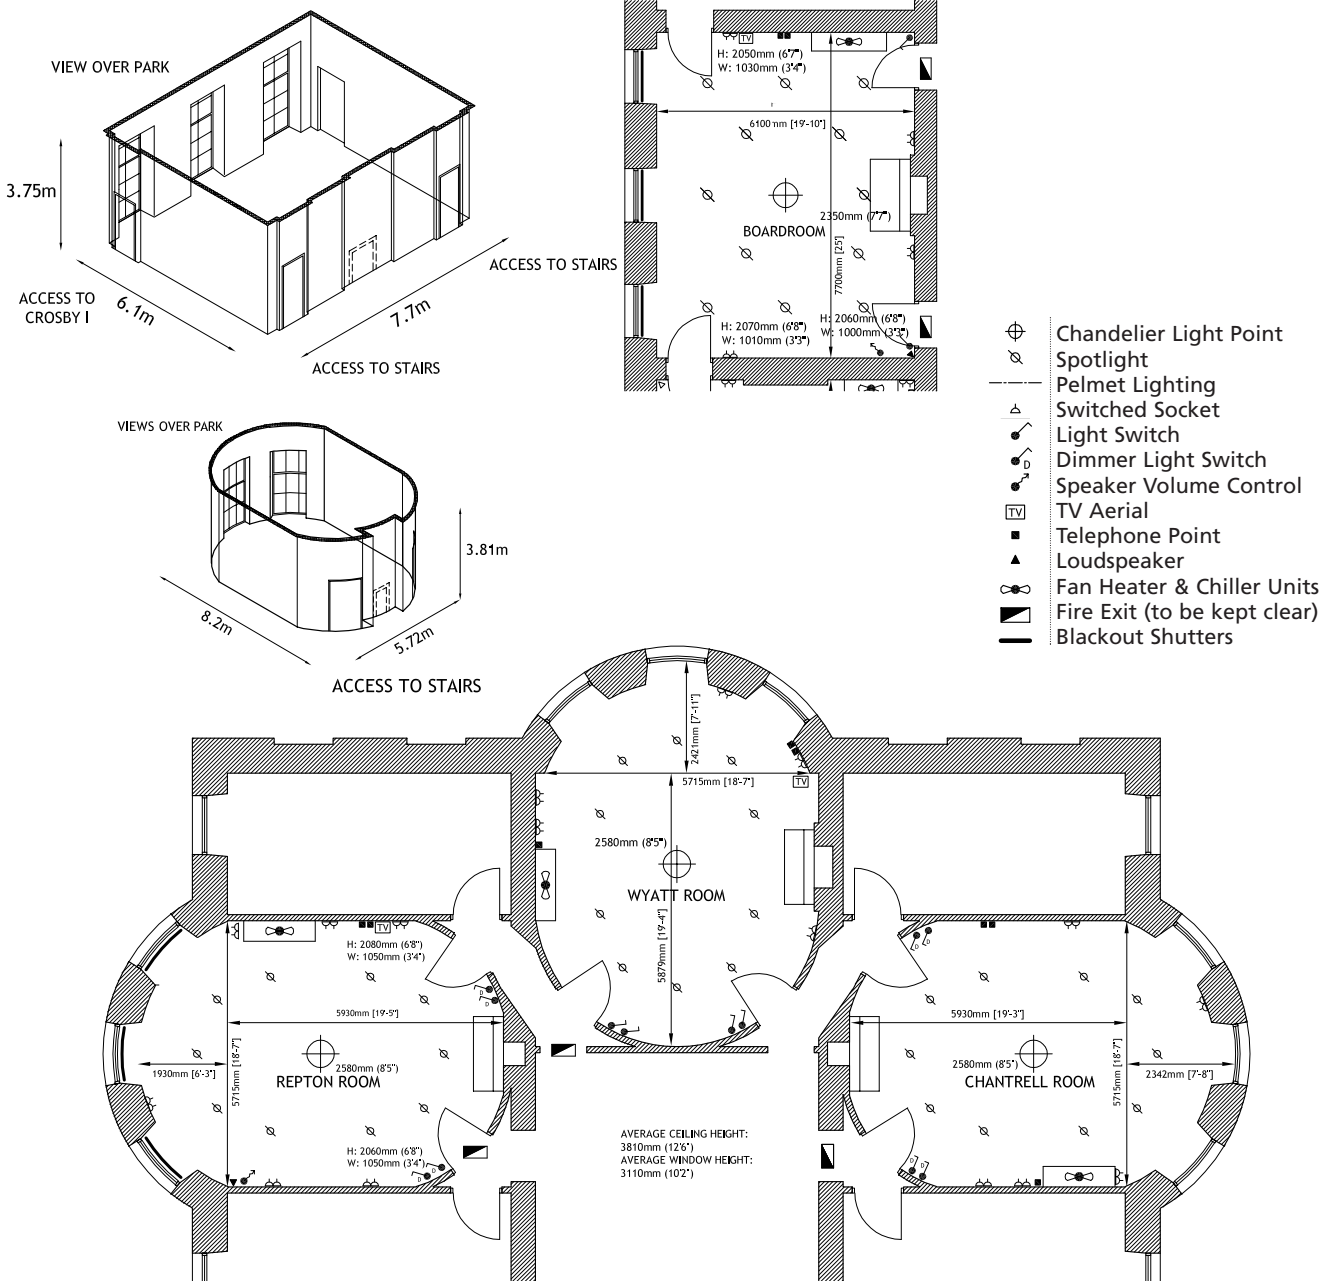

Boardroom and Oval Rooms

CONFERENCE AND BANQUETING FACILITIES

Capacities

Measurements	Length	Width	Ceiling Height	Theatre Style	Classroom Style	Banqueting Style	Dinner Dance	Reception
Boardroom	7.6m (25')	6.1m (20')	3.6m (12')	40	20	40	-	50
Oval Rooms Repton, Wyatt & Chantrell Rooms	7.6m (25')	6.1m (20')	3.6m (12')	30	15	30	-	40